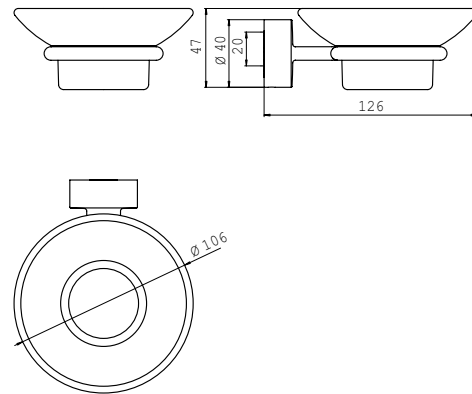

Soap holder chrome

Art.No.4530 001 00

crystal glass, clear